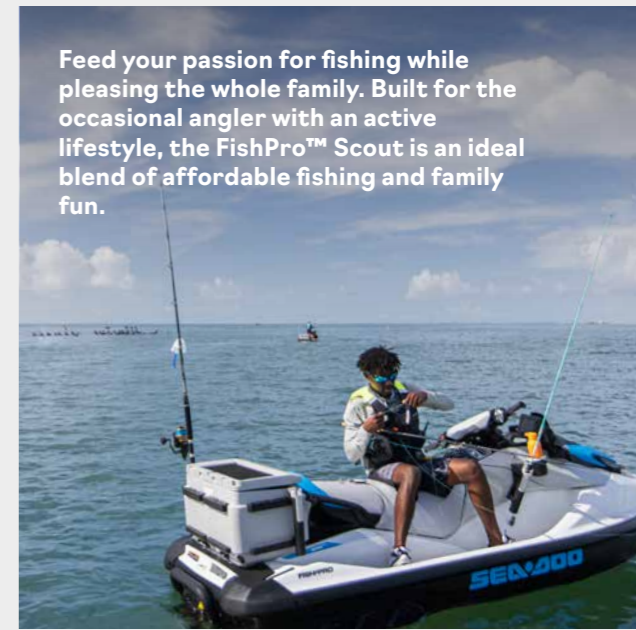

TOW SPORTS

LINEUP 2022

SPORT FISHING

2022 SPORT FISHING

FISHPRO™ SCOUT 130

- Garmin® 6" Fish Finder & GPS
- 3 Fishing Rod Holders
- LinQ™ fishing cooler (51 L)
- iDF - Intelligent Debris Free Pump System
- Trolling mode (slow mode)
- Ergolock™ two-piece fishing seat

Feed your passion for fishing while pleasing the whole family. Built for the occasional angler with an active lifestyle, the FishPro™ Scout is an ideal blend of affordable fishing and family fun.

2022 SPORT FISHING