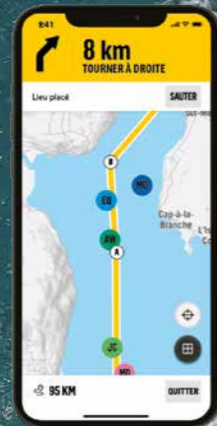

ENGLISH

2022 Brochure

LIVE THE

SEA-DOO®

LIFE

A BRP BRAND

What's new at Sea-Doo?

SEA-DOO FISHPRO™ EXTENDED LINE-UP

Take your fishing experience to a new level with our new FishPro™ Scout and Trophy models!

BOOST YOUR RIDING EXPERIENCE

Plan your journey, ride with friends and find your points of interests with the BRP GO! App.