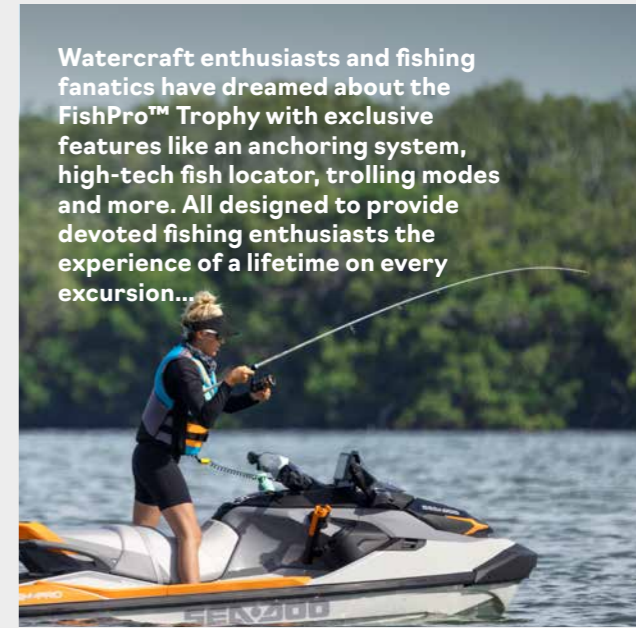

Watercraft enthusiasts and fishing fanatics have dreamed about the FishPro™ Trophy with exclusive features like an anchoring system, high-tech fish locator, trolling modes and more. All designed to provide devoted fishing enthusiasts the experience of a lifetime on every excursion...