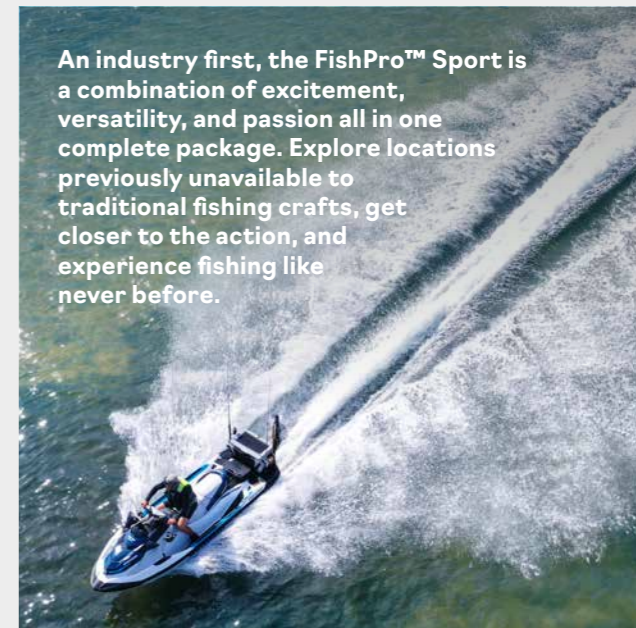

TOW SPORTS

LINEUP 2022

SPORT FISHING

2022 SPORT FISHING

FISHPRO™ SCOUT 130

- Garmin® 6" Fish Finder & GPS
- 3 Fishing Rod Holders
- LinQ™ fishing cooler (51 L)
- iDF - Intelligent Debris Free Pump System
- Trolling mode (slow mode)
- Ergolock™ two-piece fishing seat

Feed your passion for fishing while pleasing the whole family. Built for the occasional angler with an active lifestyle, the FishPro™ Scout is an ideal blend of affordable fishing and family fun.

2022 SPORT FISHING

An industry first, the FishPro™ Sport is a combination of excitement, versatility, and passion all in one complete package. Explore locations previously unavailable to traditional fishing crafts, get closer to the action, and experience fishing like never before.