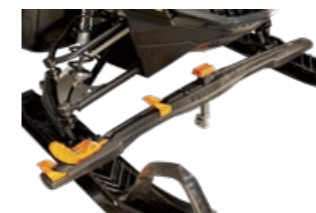

SUPERCLAMP II

860200950

- Innovative trailer tie-down system.
- Silicone rubber pads to protect your skis.
- Front and middle handles allowing easy manoeuvrability.
- Pad lock compatible, becomes a theft deterrent.
- Tension adjustment knob - fits all snowmobiles.
- Comes with screw style deck hook