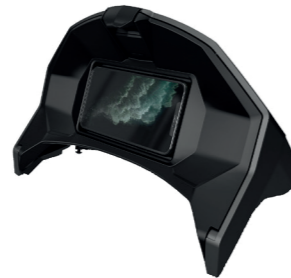

CELL PHONE HOLDER

860202072
Doubles the storage with additional 4 liter capacity. Can be used with or without windshield. Does not include cell phone. Available also the replacement door for glovebox, 860202169, sold separately.
RADIEN / RADIEN-X