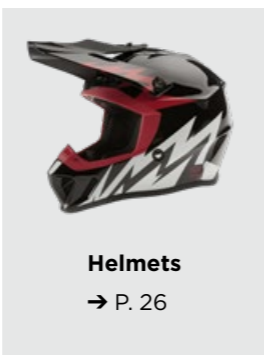

Helmets

→ P. 26