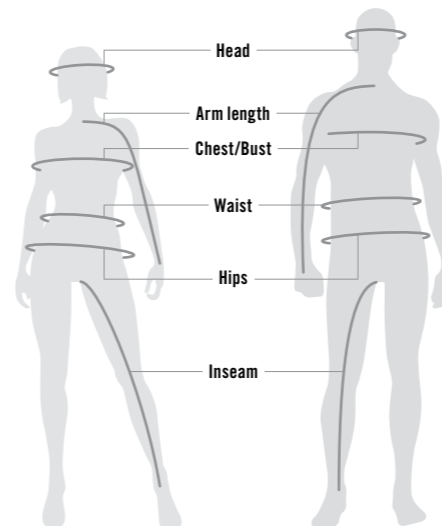

WHAT CODE REPRESENTS YOUR SIZE?

1. 1 Find your size.
2. 2 The corresponding code is THE CODE you use to complete the part number on your order. Example: 440 227____90 Size: M = code "06", Therefore 440 227 06 90

SIZE	CODE	SIZE	CODE	SIZE	CODE
One Size	00	1	20	13	33
XXS	01	2	21	14	34
XS	02	3	22	16	35
S	04	4	23	3-4	79
M	06	5	24	5-6	52
L	09	6	25	6-8	48
XL	12	7	27	7-8	54
2XL	14	8	28	10-12	49
3XL	16	9	29	14-16	50
4XL	18	10	30	S/M	72
		11	31	M/L	91
		12	32	L/XL	73