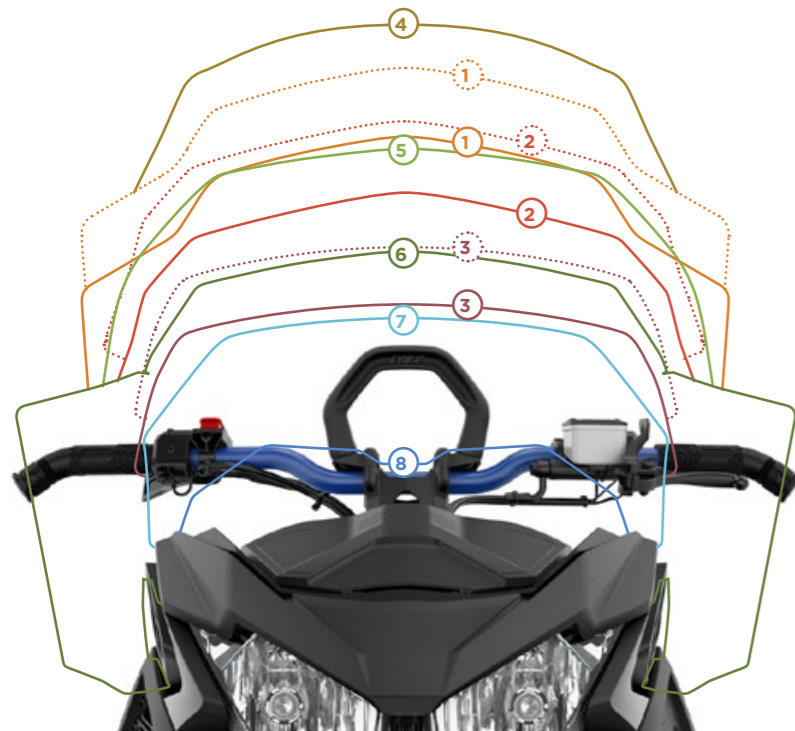

WINDSHIELD, EXTRA HIGH

860202257
63,5 cm high. With side deflectors and windshield support kit.
RADIEN / RADIEN-X